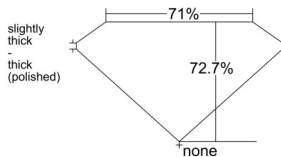

GIA®

FACSIMILE

GIA REPORT 5556578822

Verify this report at GIA.edu

GIA NATURAL DIAMOND DOSSIER®

June 27, 2026
GIA Report Number 5556578822
Shape and Cutting Style ..... Square Modified Brilliant
Measurements ..... 4.43 x 4.38 x 3.19 mm

GRADING RESULTS

Carat Weight ..... 0.51 carat
Color Grade ..... D
Clarity Grade VS1

ADDITIONAL GRADING INFORMATION

Polish ..... Excellent
Symmetry ..... Excellent
Fluorescence ..... None
Clarity Characteristics..... Crystal, Needle, Pinpoint
Inscription(s): GIA 5556578822

PROPORTIONS

Profile not to actual proportions

GRADING SCALES

GIA COLOR SCALE		GIA CLARITY SCALE	
COLORLESS	D	VERY VERY SLIGHTLY INCLUDED	FLAWLESS
	E		INTERNALLY FLAWLESS
	F		VVS₁
	G		VVS₂
	H		VS₁
	I		VS₂
	J		SI₁
	K		SI₂
	L		I₁
	M		I₂
NEAR COLORLESS	N	SLIGHTLY INCLUDED	I₃
	O		
	P		
	Q		
FAINT	R		
	S		
	T		
	U		
VERY LIGHT	V		
	W		
	X		
	Y		
LIGHT	Z