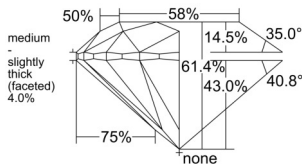

GIA®

FACSIMILE

GIA REPORT 5556571968

Verify this report at GIA.edu

GIA NATURAL DIAMOND DOSSIER®

June 29, 2026
GIA Report Number 5556571968
Shape and Cutting Style ..... Round Brilliant
Measurements ..... 5.06 - 5.09 x 3.12 mm

GRADING RESULTS

Carat Weight ..... 0.50 carat
Color Grade ..... F
Clarity Grade S11
Cut Grade ..... Excellent

ADDITIONAL GRADING INFORMATION

Polish ..... Excellent
Symmetry ..... Excellent
Fluorescence ..... None
Clarity Characteristics ..... Feather
Inscription(s): GIA 5556571968

PROPORTIONS

Profile to actual proportions