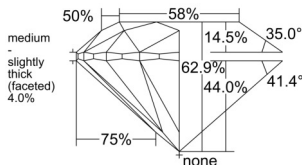

GIA®

FACSIMILE

GIA REPORT 5556559439

Verify this report at GIA.edu

GIA NATURAL DIAMOND DOSSIER®

June 24, 2026
GIA Report Number 5556559439
Shape and Cutting Style ..... Round Brilliant
Measurements ..... 5.14 - 5.17 x 3.24 mm

GRADING RESULTS

Carat Weight ..... 0.53 carat
Color Grade ..... D
Clarity Grade VS1
Cut Grade ..... Excellent

ADDITIONAL GRADING INFORMATION

Polish ..... Excellent
Symmetry ..... Excellent
Fluorescence ..... Strong Blue
Clarity Characteristics..... Crystal, Cloud, Pinpoint
Inscription(s): GIA 5556559439

PROPORTIONS

GRADING SCALES

GIA COLOR SCALE

COLORLESS	D
	E
	F
	G
	H
	I
	J
NEAR COLORLESS	K
	L
FAIN	M
	N
	O
	P
VERY LIGHT	Q
	R
	S
	T
	U
	V
	W
	X
	Y
LIGHT	Z

GIA CLARITY SCALE

FLAWLESS	INTERNAL FLAWLESS		
		EXCELLENT	
VERY VERY SLIGHTLY INCLUDED	VVS₁	VERY GOOD	
VERY SLIGHTLY INCLUDED	VVS₂		
SLIGHTLY INCLUDED	VS₁	GOOD	
	VS₂		
INCLUDED	SI₁	FAIR	
	SI₂		
	I₁		
I₂	I₃	POOR