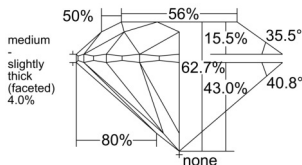

GIA®

FACSIMILE

GIA REPORT 5556553948

Verify this report at GIA.edu

GIA NATURAL DIAMOND DOSSIER®

June 23, 2026
GIA Report Number 5556553948
Shape and Cutting Style ..... Round Brilliant
Measurements ..... 5.70 - 5.72 x 3.58 mm

GRADING RESULTS

Carat Weight ..... 0.72 carat
Color Grade ..... G
Clarity Grade VS1
Cut Grade ..... Excellent

ADDITIONAL GRADING INFORMATION

Polish ..... Excellent
Symmetry ..... Excellent
Fluorescence ..... Medium Blue
Clarity Characteristics..... Crystal, Needle, Pinpoint, Cloud
Inspection(s): GIA 5556553948

PROPORTIONS

GRADING SCALES

GIA COLOR SCALE

COLORESS	D
	E
	F
	G
	H
	I
	J
NEAR COLORESS	K
	L
FANIT	M
	N
	O
	P
VERY LIGHT	Q
	R
	S
	T
	U
	V
	W
	X
	Y
LIGHT	Z

GIA CLARITY SCALE

FLAWLESS	INTERNAL FLAWLESS	
		FLAWLESS
VERY VERY SLIGHTLY INCLUDED	VVS₁	
	VVS₂	
VERY SLIGHTLY INCLUDED	VS₁	
	VS₂	
SLIGHTLY INCLUDED	SI₁	
	SI₂	
INCLUDED	I₁	
	I₂	
	I₃	

GIA CUT SCALE

EXCELLENT
VERY GOOD
GOOD
FAIR
POOR