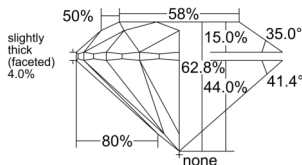

GIA®

FACSIMILE

GIA REPORT 5556553714

Verify this report at GIA.edu

GIA NATURAL DIAMOND DOSSIER®

June 25, 2026
GIA Report Number 5556553714
Shape and Cutting Style ..... Round Brilliant
Measurements ..... 4.88 - 4.90 x 3.07 mm

GRADING RESULTS

Carat Weight ..... 0.45 carat
Color Grade ..... G
Clarity Grade VS2
Cut Grade ..... Excellent

ADDITIONAL GRADING INFORMATION

Polish ..... Excellent
Symmetry ..... Excellent
Fluorescence ..... None
Clarity Characteristics ..... Crystal, Cloud
Inscription(s): GIA 5556553714

PROPORTIONS

Profile to actual proportions

GRADING SCALES

GIA COLOR SCALE

COLOURLESS	D
	E
	F
	G
	H
	I
NEAR COLOURLESS	J
	K
	L
FAIN	M
	N
	O
	P
	Q
	R
	S
	T
	U
	V
	W
	X
	Y
LIGHT	Z

GIA CLARITY SCALE

FLAWLESS	INTERNAL FLAWLESS	
		EXCELLENT
VERY VERY SLIGHTLY INCLUDED	VVS₁	
	VVS₂	
VERY SLIGHTLY INCLUDED	VS₁	
	VS₂	
SLIGHTLY INCLUDED	SI₁	
	SI₂	
INCLUDED	I₁	
	I₂	
	I₃	
POOR		

GIA CUT SCALE

EXCELLENT
VERY GOOD
GOOD
FAIR
POOR