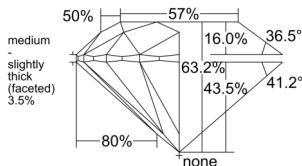

GIA®

FACSIMILE

GIA REPORT 5556544524

Verify this report at GIA.edu

GIA NATURAL DIAMOND DOSSIER®

June 22, 2026
GIA Report Number 5556544524
Shape and Cutting Style ..... Round Brilliant
Measurements ..... 5.02 - 5.06 x 3.19 mm

GRADING RESULTS

Carat Weight ..... 0.50 carat
Color Grade ..... J
Clarity Grade VS2
Cut Grade ..... Excellent

ADDITIONAL GRADING INFORMATION

Polish ..... Excellent
Symmetry ..... Excellent
Fluorescence ..... Medium Blue
Clarity Characteristics ..... Cloud, Crystal
Inscription(s): GIA 5556544524

PROPORTIONS

Profile to actual proportions