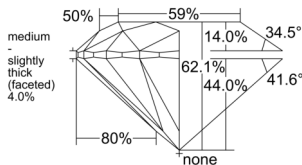

GIA®

FACSIMILE

GIA REPORT 5556528243

Verify this report at GIA.edu

GIA NATURAL DIAMOND DOSSIER®

June 20, 2026
GIA Report Number 5556528243
Shape and Cutting Style ..... Round Brilliant
Measurements ..... 5.10 - 5.11 x 3.17 mm

GRADING RESULTS

Carat Weight ..... 0.51 carat
Color Grade ..... F
Clarity Grade S11
Cut Grade ..... Excellent

ADDITIONAL GRADING INFORMATION

Polish ..... Excellent
Symmetry ..... Excellent
Fluorescence ..... None
Clarity Characteristics ..... Crystal, Cloud
Inscription(s): GIA 5556528243

PROPORTIONS

Profile to actual proportions