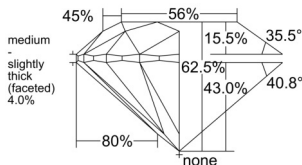

GIA®

FACSIMILE

GIA REPORT 5556525459

Verify this report at GIA.edu

GIA NATURAL DIAMOND DOSSIER®

June 18, 2026
GIA Report Number 5556525459
Shape and Cutting Style ..... Round Brilliant
Measurements ..... 5.48 - 5.51 x 3.43 mm

GRADING RESULTS

Carat Weight ..... 0.64 carat
Color Grade ..... K
Clarity Grade VVS2
Cut Grade ..... Excellent

ADDITIONAL GRADING INFORMATION

Polish ..... Excellent
Symmetry ..... Excellent
Fluorescence ..... None
Clarity Characteristics..... Crystal, Cloud, Pinpoint
Inscription(s): GIA 5556525459

PROPORTIONS

Profile to actual proportions