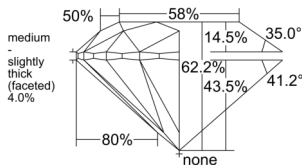

GIA®

FACSIMILE

GIA REPORT 5556524342

Verify this report at GIA.edu

GIA NATURAL DIAMOND DOSSIER®

June 18, 2026
GIA Report Number 5556524342
Shape and Cutting Style ..... Round Brilliant
Measurements ..... 4.59 - 4.62 x 2.87 mm

GRADING RESULTS

Carat Weight ..... 0.37 carat
Color Grade I
Clarity Grade VS1
Cut Grade ..... Excellent

ADDITIONAL GRADING INFORMATION

Polish ..... Excellent
Symmetry ..... Excellent
Fluorescence ..... None
Clarity Characteristics ..... Crystal, Cloud
Inscription(s): GIA 5556524342

PROPORTIONS

GRADING SCALES

GIA COLOR SCALE	GIA CLARITY SCALE	GIA CUT SCALE	
D	FLAWLESS	EXCELLENT	
E	INTERNALLY FLAWLESS		
F		VVS₁	VERY GOOD
G	VVS₂		
H	VS₁	GOOD	
I	VS₂		
J	SI₁	FAIR	
K	SI₂		
L	I₁	POOR	
M	I₂		
N	I₃		
O			
P			
Q			
R			
S			
T			
U			
V			
W			
X			
Y			
Z