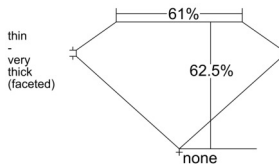

GIA®

FACSIMILE

GIA REPORT 5556515176

Verify this report at GIA.edu

GIA NATURAL DIAMOND DOSSIER®

June 23, 2026
GIA Report Number 5556515176
Shape and Cutting Style ..... Heart Brilliant
Measurements ..... 4.68 x 5.40 x 3.37 mm

GRADING RESULTS

Carat Weight ..... 0.51 carat
Color Grade ..... G
Clarity Grade VS1

ADDITIONAL GRADING INFORMATION

Polish ..... Excellent
Symmetry ..... Very Good
Fluorescence ..... None
Clarity Characteristics..... Crystal, Cloud, Pinpoint
Inscription(s): GIA 5556515176

PROPORTIONS

Profile not to actual proportions

GRADING SCALES

GIA COLOR SCALE		GIA CLARITY SCALE	
COLORLESS	D	VERY VERY SLIGHTLY INCLUDED	FLAWLESS
	E		INTERNALLY FLAWLESS
	F		VVS₁
	G		VVS₂
	H		VS₁
	I		VS₂
	J		SI₁
	K		SI₂
	L		I₁
	M		I₂
NEAR COLORLESS	N	SLIGHTLY INCLUDED	I₃
	O		
	P		
	Q		
FAINT	R		
	S		
	T		
	U		
VERY LIGHT	V		
	W		
	X		
	Y		
LIGHT	Z