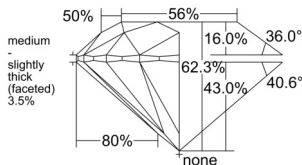

GIA®

FACSIMILE

GIA NATURAL DIAMOND DOSSIER®

June 16, 2026
GIA Report Number 5556498119
Shape and Cutting Style ..... Round Brilliant
Measurements ..... 5.25 - 5.27 x 3.28 mm

GRADING RESULTS

Carat Weight ..... 0.56 carat
Color Grade ..... G
Clarity Grade VS1
Cut Grade ..... Excellent

ADDITIONAL GRADING INFORMATION

Polish ..... Excellent
Symmetry ..... Excellent
Fluorescence ..... None
Clarity Characteristics ..... Crystal, Feather
Inscription(s): GIA 5556498119

GIA REPORT 5556498119

Verify this report at GIA.edu

PROPORTIONS

Profile to actual proportions