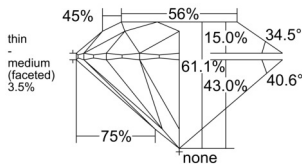

GIA®

FACSIMILE

GIA REPORT 5556496276

Verify this report at GIA.edu

GIA NATURAL DIAMOND DOSSIER®

June 16, 2026
GIA Report Number 5556496276
Shape and Cutting Style ..... Round Brilliant
Measurements ..... 4.86 - 4.88 x 2.98 mm

GRADING RESULTS

Carat Weight ..... 0.43 carat
Color Grade ..... G
Clarity Grade VS1
Cut Grade ..... Excellent

ADDITIONAL GRADING INFORMATION

Polish ..... Excellent
Symmetry ..... Excellent
Fluorescence ..... None
Clarity Characteristics..... Cloud, Crystal, Feather, Pinpoint
Inscription(s): GIA 5556496276

PROPORTIONS

GRADING SCALES

GIA COLOR SCALE

COLORLESS	D
	E
	F
	G
	H
	I
	J
NEAR COLORLESS	K
	L
Faint	M
	N
	O
	P
Very Light	Q
	R
	S
	T
	U
	V
Light	W
	X
	Y
	Z

GIA CLARITY SCALE

GIA CUT SCALE

EXCELLENT
VERY GOOD
GOOD
FAIR
POOR