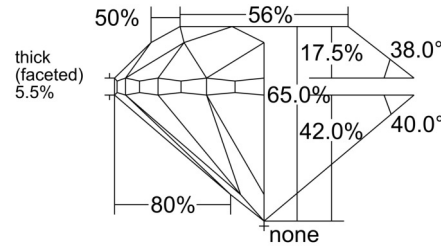

GIA NATURAL DIAMOND GRADING REPORT

June 15, 2026
 GIA Report Number 5556486054
 Shape and Cutting Style Round Brilliant
 Measurements 6.15 - 6.22 x 4.02 mm

GRADING RESULTS

Carat Weight 1.00 carat
 Color Grade M
 Clarity Grade VS1
 Cut Grade Very Good

Profile to actual proportions

CLARITY CHARACTERISTICS

KEY TO SYMBOLS*

- Crystal
- Feather
- Pinpoint

* Red symbols denote internal characteristics (inclusions). Green or black symbols denote external characteristics (blemishes). Diagram is an approximate representation of the diamond, and symbols shown indicate type, position, and approximate size of clarity characteristics. All clarity characteristics may not be shown. Details of finish are not shown.