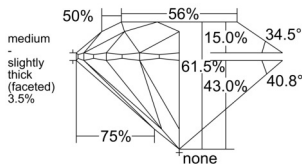

GIA®

FACSIMILE

GIA REPORT 5556480418

Verify this report at GIA.edu

GIA NATURAL DIAMOND DOSSIER®

June 15, 2026
GIA Report Number 5556480418
Shape and Cutting Style ..... Round Brilliant
Measurements ..... 5.11 - 5.15 x 3.15 mm

GRADING RESULTS

Carat Weight ..... 0.51 carat
Color Grade ..... G
Clarity Grade VS2
Cut Grade ..... Excellent

ADDITIONAL GRADING INFORMATION

Polish ..... Excellent
Symmetry ..... Excellent
Fluorescence ..... Strong Blue
Clarity Characteristics..... Internal Graining, Crystal, Cloud
Inspection(s): GIA 5556480418

PROPORTIONS

GRADING SCALES

GIA COLOR SCALE

COLORLESS	D
	E
	F
	G
	H
	I
	J
NEAR COLORLESS	K
	L
FAIN	M
	N
	O
	P
VERY LIGHT	Q
	R
	S
	T
	U
	V
	W
	X
	Y
LIGHT	Z

GIA CLARITY SCALE

FLAWLESS	INTERNAL FLAWLESS		
		EXCELLENT	
VERY VERY SLIGHTLY INCLUDED	VVS₁	VERY GOOD	
VERY SLIGHTLY INCLUDED	VVS₂		
SLIGHTLY INCLUDED	VS₁	GOOD	
	VS₂		
INCLUDED	SI₁	FAIR	
	SI₂		
	I₁		
I₂	I₃	POOR	

GIA CUT SCALE

EXCELLENT
VERY GOOD
GOOD
FAIR
POOR