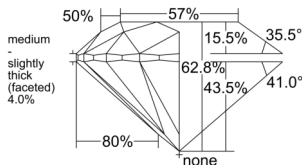

GIA®

FACSIMILE

GIA REPORT 5556473996

Verify this report at GIA.edu

GIA NATURAL DIAMOND DOSSIER®

June 15, 2026
GIA Report Number 5556473996
Shape and Cutting Style ..... Round Brilliant
Measurements ..... 5.62 - 5.66 x 3.54 mm

GRADING RESULTS

Carat Weight ..... 0.70 carat
Color Grade ..... J
Clarity Grade VVS2
Cut Grade ..... Excellent

ADDITIONAL GRADING INFORMATION

Polish ..... Excellent
Symmetry ..... Excellent
Fluorescence ..... Strong Blue
Clarity Characteristics ..... Indented Natural, Pinpoint
Inscription(s): GIA 5556473996

PROPORTIONS

GRADING SCALES

GIA COLOR SCALE

COLOURLESS	D
	E
	F
	G
	H
	I
	J
NEAR COLOURLESS	K
	L
FAIN	M
	N
	O
	P
VERY LIGHT	Q
	R
	S
	T
	U
	V
	W
	X
	Y
LIGHT	Z

GIA CLARITY SCALE

FLAWLESS	INTERNAL FLAWLESS	
		FLAWLESS
VERY VERY SLIGHTLY INCLUDED	VVS₁	
	VVS₂	
VERY SLIGHTLY INCLUDED	VS₁	
	VS₂	
SLIGHTLY INCLUDED	SI₁	
	SI₂	
INCLUDED	I₁	
	I₂	
	I₃	

GIA CUT SCALE

EXCELLENT
VERY GOOD
GOOD
FAIR
POOR