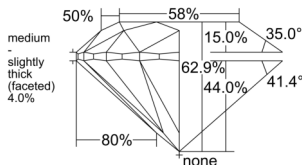

GIA®

FACSIMILE

GIA REPORT 5556472824

Verify this report at GIA.edu

GIA NATURAL DIAMOND DOSSIER®

June 11, 2026
GIA Report Number 5556472824
Shape and Cutting Style ..... Round Brilliant
Measurements ..... 4.79 - 4.81 x 3.02 mm

GRADING RESULTS

Carat Weight ..... 0.43 carat
Color Grade ..... D
Clarity Grade VVS1
Cut Grade ..... Excellent

ADDITIONAL GRADING INFORMATION

Polish ..... Excellent
Symmetry ..... Excellent
Fluorescence ..... Strong Blue
Clarity Characteristics ..... Pinpoint
Inscription(s): GIA 5556472824

PROPORTIONS

Profile to actual proportions

GRADING SCALES

GIA COLOR SCALE

COLORLESS	D
	E
	F
	G
	H
	I
	J
NEAR COLORLESS	K
	L
FAIN	M
	N
	O
	P
VERY LIGHT	Q
	R
	S
	T
	U
	V
	W
	X
	Y
LIGHT	Z

GIA CLARITY SCALE

FLAWLESS	INTERNAL FLAWLESS	
		FLAWLESS
VERY VERY SLIGHTLY INCLUDED	VVS₁	
	VVS₂	
VERY SLIGHTLY INCLUDED	VS₁	
	VS₂	
SLIGHTLY INCLUDED	SI₁	
	SI₂	
INCLUDED	I₁	
	I₂	
	I₃	

GIA CUT SCALE

EXCELLENT
VERY GOOD
GOOD
FAIR
POOR