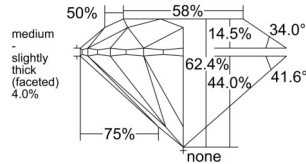

GIA®

FACSIMILE

GIA REPORT 5556470421

Verify this report at GIA.edu

GIA NATURAL DIAMOND DOSSIER®

June 11, 2026
GIA Report Number 5556470421
Shape and Cutting Style ..... Round Brilliant
Measurements ..... 4.76 - 4.79 x 2.98 mm

GRADING RESULTS

Carat Weight ..... 0.42 carat
Color Grade ..... E
Clarity Grade VS2
Cut Grade ..... Excellent

ADDITIONAL GRADING INFORMATION

Polish ..... Excellent
Symmetry ..... Excellent
Fluorescence ..... None
Clarity Characteristics ..... Crystal
Inscription(s): GIA 5556470421

PROPORTIONS

Profile to actual proportions

GRADING SCALES

GIA COLOR SCALE	GIA CLARITY SCALE	GIA CUT SCALE	
D	FLAWLESS	EXCELLENT	
E	INTERNALLY FLAWLESS		
F		VVS₁	VERY GOOD
G	VVS₂		
H	VS₁	GOOD	
I	VS₂		
J	SI₁	FAIR	
K	SI₂		
L	I₁	POOR	
M	I₂		
N	I₃		
O			
P			
Q			
R			
S			
T			
U			
V			
W			
X			
Y			
Z