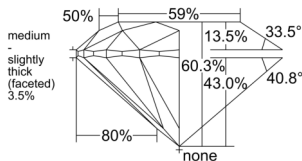

GIA®

FACSIMILE

GIA REPORT 5556468956

Verify this report at GIA.edu

GIA NATURAL DIAMOND DOSSIER®

June 12, 2026
GIA Report Number 5556468956
Shape and Cutting Style ..... Round Brilliant
Measurements ..... 4.82 - 4.85 x 2.91 mm

GRADING RESULTS

Carat Weight ..... 0.41 carat
Color Grade ..... J
Clarity Grade VVS2
Cut Grade ..... Excellent

ADDITIONAL GRADING INFORMATION

Polish ..... Excellent
Symmetry ..... Excellent
Fluorescence ..... None
Clarity Characteristics ..... Needle, Pinpoint
Inscription(s): GIA 5556468956

PROPORTIONS

Profile to actual proportions

GRADING SCALES

GIA COLOR SCALE

COLORLESS	D
	E
	F
	G
	H
	I
	J
NEAR COLORLESS	K
	L
Faint	M
	N
	O
	P
	Q
	R
	S
	T
	U
	V
	W
	X
	Y
Light	Z

GIA CLARITY SCALE

FLAWLESS	INTERNAL FLAWLESS	
		EXCELLENT
VERY VERY SLIGHTLY INCLUDED	VVS₁	
	VVS₂	
VERY SLIGHTLY INCLUDED	VS₁	
	VS₂	
SLIGHTLY INCLUDED	SI₁	
	SI₂	
INCLUDED	I₁	
	I₂	
	I₃	
POOR		

GIA CUT SCALE

EXCELLENT
VERY GOOD
GOOD
FAIR
POOR