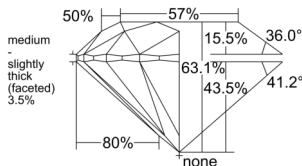

GIA®

FACSIMILE

GIA REPORT 5556453661

Verify this report at GIA.edu

GIA NATURAL DIAMOND DOSSIER®

June 09, 2026
GIA Report Number 5556453661
Shape and Cutting Style ..... Round Brilliant
Measurements ..... 5.15 - 5.18 x 3.26 mm

GRADING RESULTS

Carat Weight ..... 0.53 carat
Color Grade ..... E
Clarity Grade VS1
Cut Grade ..... Excellent

ADDITIONAL GRADING INFORMATION

Polish ..... Excellent
Symmetry ..... Excellent
Fluorescence ..... None
Clarity Characteristics..... Crystal, Cloud, Pinpoint
Inscription(s): GIA 5556453661

PROPORTIONS

Profile to actual proportions