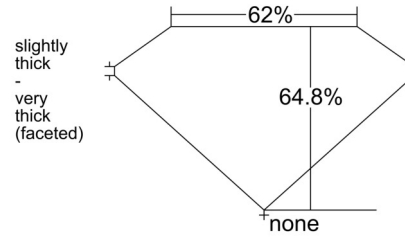

GIA NATURAL DIAMOND GRADING REPORT

June 11, 2026
 GIA Report Number 5556450241
 Shape and Cutting Style Pear Brilliant
 Measurements 9.67 x 6.25 x 4.05 mm

GRADING RESULTS

Carat Weight 1.50 carat
 Color Grade I
 Clarity Grade VS1

ADDITIONAL GRADING INFORMATION

Polish Excellent
 Symmetry Excellent
 Fluorescence Strong Blue
 Inscription(s): GIA 5556450241

PROPORTIONS

Profile not to actual proportions

CLARITY CHARACTERISTICS

KEY TO SYMBOLS*

- Crystal
- ~ Feather

* Red symbols denote internal characteristics (inclusions). Green or black symbols denote external characteristics (blemishes). Diagram is an approximate representation of the diamond, and symbols shown indicate type, position, and approximate size of clarity characteristics. All clarity characteristics may not be shown. Details of finish are not shown.