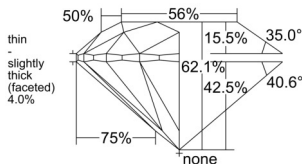

GIA®

FACSIMILE

GIA REPORT 5556425679

Verify this report at GIA.edu

GIA NATURAL DIAMOND DOSSIER®

June 04, 2026
GIA Report Number 5556425679
Shape and Cutting Style ..... Round Brilliant
Measurements ..... 5.65 - 5.69 x 3.52 mm

GRADING RESULTS

Carat Weight ..... 0.70 carat
Color Grade L
Clarity Grade S11
Cut Grade ..... Excellent

ADDITIONAL GRADING INFORMATION

Polish ..... Excellent
Symmetry ..... Very Good
Fluorescence ..... None
Clarity Characteristics ..... Indented Natural
Inscription(s): GIA 5556425679

PROPORTIONS

Profile to actual proportions

GRADING SCALES

GIA COLOR SCALE	GIA CLARITY SCALE	GIA CUT SCALE	
D	FLAWLESS	EXCELLENT	
E	INTERNALLY FLAWLESS		
F		VVS₁	VERY GOOD
G	VVS₂		
H	VS₁	GOOD	
I	VS₂		
J	S1₁	FAIR	
K	S1₂		
L	I₁	POOR	
M	I₂		
N	I₃		
O			
P			
Q			
R			
S			
T			
U			
V			
W			
X			
Y			
Z