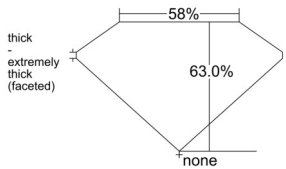

GIA®

FACSIMILE

GIA REPORT 5556411639

Verify this report at GIA.edu

GIA NATURAL DIAMOND DOSSIER®

June 04, 2026
GIA Report Number 5556411639
Shape and Cutting Style ..... Oval Brilliant
Measurements ..... 7.17 x 4.80 x 3.03 mm

GRADING RESULTS

Carat Weight ..... 0.70 carat
Color Grade ..... K
Clarity Grade VS2

ADDITIONAL GRADING INFORMATION

Polish ..... Excellent
Symmetry ..... Very Good
Fluorescence ..... Faint
Clarity Characteristics ..... Cloud
Inscription(s): GIA 5556411639

PROPORTIONS

Profile not to actual proportions

GRADING SCALES

GIA COLOR SCALE		GIA CLARITY SCALE			
COLORLESS	D	VERY VERY SLIGHTLY INCLUDED	FLAWLESS		
	E		INTERNALLY FLAWLESS		
	F		VVS₁		
	G		VVS₂		
	NEAR COLORLESS		H	VERY SLIGHTLY INCLUDED	VS₁
			I		VS₂
	FAINT		J	SLIGHTLY INCLUDED	SI₁
			K		SI₂
			L		I₁
			M		I₂
N		I₃			
VERY LIGHT		O	INCLUDED		
		P			
		Q			
	R				
	S				
	T				
LIGHT	U				
	V				
	W				
	X				
	Y				
	Z