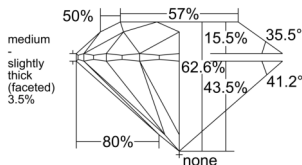

GIA®

FACSIMILE

GIA REPORT 5556410834

Verify this report at GIA.edu

GIA NATURAL DIAMOND DOSSIER®

June 04, 2026
GIA Report Number 5556410834
Shape and Cutting Style ..... Round Brilliant
Measurements ..... 5.07 - 5.11 x 3.19 mm

GRADING RESULTS

Carat Weight ..... 0.51 carat
Color Grade ..... G
Clarity Grade VS2
Cut Grade ..... Excellent

ADDITIONAL GRADING INFORMATION

Polish ..... Excellent
Symmetry ..... Excellent
Fluorescence ..... None
Clarity Characteristics ..... Crystal, Feather
Inscription(s): GIA 5556410834

PROPORTIONS

GRADING SCALES

GIA COLOR SCALE	GIA CLARITY SCALE	GIA CUT SCALE	
D	FLAWLESS	EXCELLENT	
E	INTERNALLY FLAWLESS		
F		VVS₁	VERY GOOD
G	VVS₂		
H	VS₁	GOOD	
I	VS₂		
J	SI₁	FAIR	
K	SI₂		
L	I₁	POOR	
M			
N			
O	I₂		
P			
Q			
R	I₃		
S			
T			
U			
V			
W			
X			
Y			
Z