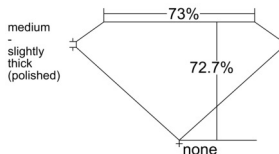

GIA®

FACSIMILE

GIA REPORT 5556392440

Verify this report at gia.edu

GIA NATURAL DIAMOND DOSSIER®

June 01, 2026
GIA Report Number 5556392440
Shape and Cutting Style ..... Square Modified Brilliant
Measurements ..... 4.10 x 4.06 x 2.95 mm

GRADING RESULTS

Carat Weight ..... 0.40 carat
Color Grade ..... D
Clarity Grade VS1

ADDITIONAL GRADING INFORMATION

Polish ..... Excellent
Symmetry ..... Very Good
Fluorescence ..... None
Clarity Characteristics ..... Feather
Inscription(s): GIA 5556392440

PROPORTIONS

Profile not to actual proportions

GRADING SCALES

GIA COLOR SCALE		GIA CLARITY SCALE	
COLORLESS	D	VERY VERY SLIGHTLY INCLUDED	FLAWLESS
	E		INTERNALLY FLAWLESS
	F		VVS₁
	G		VVS₂
	H		VS₁
	I		VS₂
	J		SI₁
	K		SI₂
	L		I₁
	M		I₂
NEAR COLORLESS	N	SLIGHTLY INCLUDED	I₃
	O		
	P		
	Q		
FAINT	R		
	S		
	T		
	U		
VERY LIGHT	V		
	W		
	X		
	Y		
LIGHT	Z