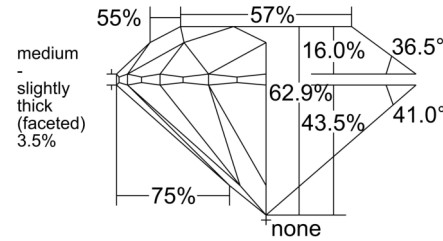

GIA NATURAL DIAMOND GRADING REPORT

June 10, 2026
GIA Report Number 5556392023
Shape and Cutting Style ..... Round Brilliant
Measurements ..... 6.92 - 6.96 x 4.37 mm

GRADING RESULTS

Carat Weight ..... 1.30 carat
Color Grade I
Clarity Grade VS1
Cut Grade ..... Excellent

ADDITIONAL GRADING INFORMATION

Polish ..... Excellent
Symmetry ..... Excellent
Fluorescence ..... Faint

Inscription(s): GIA 5556392023

Comments: Clouds are not shown. Pinpoints are not shown.

PROPORTIONS

Profile to actual proportions