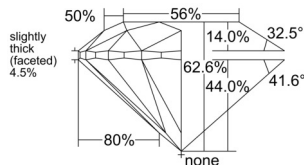

GIA®

FACSIMILE

GIA NATURAL DIAMOND DOSSIER®

May 29, 2026
GIA Report Number 5556387812
Shape and Cutting Style ..... Round Brilliant
Measurements ..... 4.71 - 4.75 x 2.96 mm

GRADING RESULTS

Carat Weight ..... 0.40 carat
Color Grade ..... F
Clarity Grade VS2
Cut Grade ..... Excellent

ADDITIONAL GRADING INFORMATION

Polish ..... Excellent
Symmetry ..... Excellent
Fluorescence ..... None
Clarity Characteristics ..... Cloud
Inscription(s): GIA 5556387812

GIA REPORT 5556387812

Verify this report at GIA.edu

PROPORTIONS

Profile to actual proportions