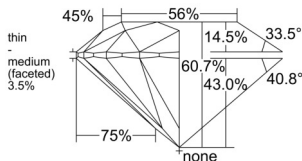

GIA®

FACSIMILE

GIA REPORT 5556381291

Verify this report at GIA.edu

GIA NATURAL DIAMOND DOSSIER®

June 01, 2026
GIA Report Number 5556381291
Shape and Cutting Style ..... Round Brilliant
Measurements ..... 5.51 - 5.53 x 3.35 mm

GRADING RESULTS

Carat Weight ..... 0.61 carat
Color Grade ..... G
Clarity Grade S11
Cut Grade ..... Excellent

ADDITIONAL GRADING INFORMATION

Polish ..... Excellent
Symmetry ..... Excellent
Fluorescence ..... None
Clarity Characteristics ..... Cloud, Feather
Inscription(s): GIA 5556381291

PROPORTIONS

Profile to actual proportions