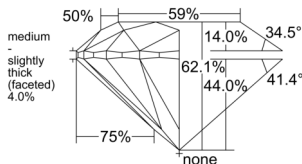

GIA®

FACSIMILE

GIA REPORT 5556378289

Verify this report at GIA.edu

GIA NATURAL DIAMOND DOSSIER®

May 30, 2026
GIA Report Number 5556378289
Shape and Cutting Style ..... Round Brilliant
Measurements ..... 5.08 - 5.09 x 3.16 mm

GRADING RESULTS

Carat Weight ..... 0.50 carat
Color Grade ..... G
Clarity Grade S11
Cut Grade ..... Excellent

ADDITIONAL GRADING INFORMATION

Polish ..... Excellent
Symmetry ..... Excellent
Fluorescence ..... None
Clarity Characteristics ..... Crystal, Needle
Inscription(s): GIA 5556378289

PROPORTIONS

Profile to actual proportions