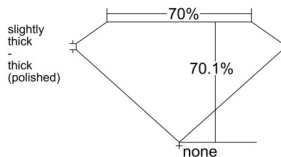

GIA®

FACSIMILE

GIA REPORT 5556376493

Verify this report at GIA.edu

GIA NATURAL DIAMOND DOSSIER®

May 29, 2026
GIA Report Number 5556376493
Shape and Cutting Style ..... Square Modified Brilliant
Measurements ..... 4.45 x 4.44 x 3.11 mm

GRADING RESULTS

Carat Weight ..... 0.55 carat
Color Grade ..... J
Clarity Grade VS1

ADDITIONAL GRADING INFORMATION

Polish ..... Excellent
Symmetry ..... Very Good
Fluorescence ..... None
Clarity Characteristics ..... Feather, Pinpoint
Inscription(s): GIA 5556376493

PROPORTIONS

Profile not to actual proportions

GRADING SCALES

GIA COLOR SCALE		GIA CLARITY SCALE			
COLORLESS	D	VERY VERY SLIGHTLY INCLUDED	FLAWLESS		
	E		INTERNALLY FLAWLESS		
	F		VVS₁		
	G		VVS₂		
	NEAR COLORLESS	H	VERY SLIGHTLY INCLUDED	VS₁	
		I		VS₂	
		FAINT	J	SLIGHTLY INCLUDED	SI₁
			K		SI₂
	L		I₁		
	VERT LIGHT		M	INCLUDED	I₂
N			I₃		
O					
P					
Q					
R					
LIGHT	S				
	T				
	U				
	V				
	W				
	X				
Y					
Z