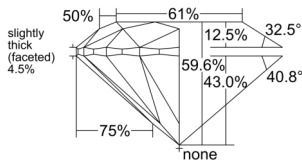

GIA®

FACSIMILE

GIA REPORT 5556372154

Verify this report at GIA.edu

GIA NATURAL DIAMOND DOSSIER®

May 28, 2026
GIA Report Number 5556372154
Shape and Cutting Style ..... Round Brilliant
Measurements ..... 5.73 - 5.75 x 3.42 mm

GRADING RESULTS

Carat Weight ..... 0.70 carat
Color Grade ..... H
Clarity Grade VS2
Cut Grade ..... Excellent

ADDITIONAL GRADING INFORMATION

Polish ..... Excellent
Symmetry ..... Excellent
Fluorescence ..... Faint
Clarity Characteristics ..... Crystal
Inscription(s): GIA 5556372154

PROPORTIONS

Profile to actual proportions