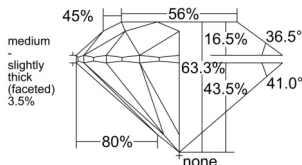

GIA®

FACSIMILE

GIA REPORT 5556368968

Verify this report at GIA.edu

GIA NATURAL DIAMOND DOSSIER®

May 27, 2026
GIA Report Number 5556368968
Shape and Cutting Style ..... Round Brilliant
Measurements ..... 5.08 - 5.12 x 3.23 mm

GRADING RESULTS

Carat Weight ..... 0.52 carat
Color Grade ..... H
Clarity Grade VS2
Cut Grade ..... Excellent

ADDITIONAL GRADING INFORMATION

Polish ..... Excellent
Symmetry ..... Excellent
Fluorescence ..... Medium Blue
Clarity Characteristics..... Crystal, Cloud, Feather
Inscription(s): GIA 5556368968

PROPORTIONS

GRADING SCALES

GIA COLOR SCALE

COLORLESS	D
	E
	F
	G
	H
	I
	J
NEAR COLORLESS	K
	L
FAIN	M
	N
	O
	P
	Q
VERY LIGHT	R
	S
	T
	U
	V
	W
	X
	Y
LIGHT	Z

GIA CLARITY SCALE

FLAWLESS	INTERNAL FLAWLESS	
		FLAWLESS
VERY VERY SLIGHTLY INCLUDED	VVS₁	
	VVS₂	
VERY SLIGHTLY INCLUDED	VS₁	
	VS₂	
SLIGHTLY INCLUDED	SI₁	
	SI₂	
INCLUDED	I₁	
	I₂	
	I₃	

GIA CUT SCALE

EXCELLENT
VERY GOOD
GOOD
FAIR
POOR