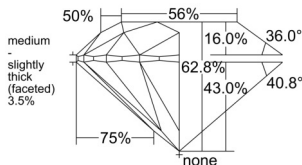

GIA®

FACSIMILE

GIA REPORT 5556359221

Verify this report at GIA.edu

GIA NATURAL DIAMOND DOSSIER®

May 27, 2026
GIA Report Number 5556359221
Shape and Cutting Style ..... Round Brilliant
Measurements ..... 5.72 - 5.76 x 3.60 mm

GRADING RESULTS

Carat Weight ..... 0.73 carat
Color Grade I
Clarity Grade VS1
Cut Grade ..... Excellent

ADDITIONAL GRADING INFORMATION

Polish ..... Excellent
Symmetry ..... Excellent
Fluorescence ..... Medium Blue
Clarity Characteristics ..... Crystal, Pinpoint
Inscription(s): GIA 5556359221

PROPORTIONS

GRADING SCALES

GIA COLOR SCALE	GIA CLARITY SCALE	GIA CUT SCALE
COLOURLESS	FLAWLESS	EXCELLENT
D	INTERNALLY FLAWLESS	
E	VVS₁	VERY GOOD
F		
G	VS₁	GOOD
H		
I	SI₁	FAIR
J		
K	I₁	POOR
L		
M	I₂	
N		
O	I₃	
P		
Q		
R		
S		
T		
U		
V		
W		
X		
Y		
Z