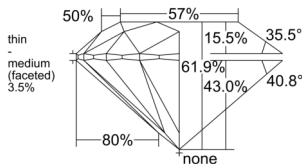

GIA®

FACSIMILE

GIA REPORT 5556358115

Verify this report at GIA.edu

GIA NATURAL DIAMOND DOSSIER®

June 01, 2026
GIA Report Number 5556358115
Shape and Cutting Style ..... Round Brilliant
Measurements ..... 5.74 - 5.76 x 3.56 mm

GRADING RESULTS

Carat Weight ..... 0.72 carat
Color Grade ..... D
Clarity Grade VVS1
Cut Grade ..... Excellent

ADDITIONAL GRADING INFORMATION

Polish ..... Excellent
Symmetry ..... Excellent
Fluorescence ..... None
Clarity Characteristics ..... Pinpoint
Inscription(s): GIA 5556358115

PROPORTIONS

GRADING SCALES

GIA COLOR SCALE	GIA CLARITY SCALE	GIA CUT SCALE
COLOURLESS	FLAWLESS	EXCELLENT
D	INTERNALLY FLAWLESS	
E	VVS₁	VERY GOOD
F		
G	VS₁	GOOD
H		
I	SI₁	FAIR
J		
K	I₁	POOR
L		
M	I₂	
N		
O	I₃	
P		
Q		
R		
S		
T		
U		
V		
W		
X		
Y		
Z