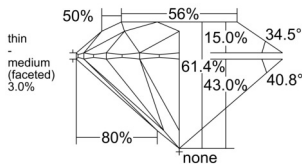

GIA®

FACSIMILE

GIA REPORT 5556357109

Verify this report at GIA.edu

GIA NATURAL DIAMOND DOSSIER®

May 28, 2026
GIA Report Number 5556357109
Shape and Cutting Style ..... Round Brilliant
Measurements ..... 5.42 - 5.45 x 3.34 mm

GRADING RESULTS

Carat Weight ..... 0.60 carat
Color Grade ..... D
Clarity Grade VVS1
Cut Grade ..... Excellent

ADDITIONAL GRADING INFORMATION

Polish ..... Excellent
Symmetry ..... Excellent
Fluorescence ..... Medium Blue
Clarity Characteristics ..... Pinpoint
Inscription(s): GIA 5556357109

PROPORTIONS

Profile to actual proportions