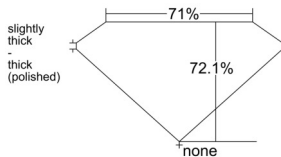

GIA®

FACSIMILE

GIA REPORT 5556349435

Verify this report at GIA.edu

GIA NATURAL DIAMOND DOSSIER®

May 27, 2026
GIA Report Number 5556349435
Shape and Cutting Style ..... Square Modified Brilliant
Measurements ..... 3.87 x 3.86 x 2.78 mm

GRADING RESULTS

Carat Weight ..... 0.34 carat
Color Grade ..... D
Clarity Grade VVS1

ADDITIONAL GRADING INFORMATION

Polish ..... Excellent
Symmetry ..... Very Good
Fluorescence ..... None
Clarity Characteristics..... Cloud, Pinpoint, Internal Graining,
Feather

Inscription(s): GIA 5556349435

PROPORTIONS

Profile not to actual proportions

GRADING SCALES

GIA COLOR SCALE		GIA CLARITY SCALE			
COLORLESS	D	VERY VERY SLIGHTLY INCLUDED	FLAWLESS		
	E		INTERNALLY FLAWLESS		
	F	VERY SLIGHTLY INCLUDED	VVS₁		
	G		VVS₂		
	H		VS₁		
	NEAR COLORLESS	I	SLIGHTLY INCLUDED	VS₂	
		J		SI₁	
		FAINT	K	INCLUDED	SI₂
			L		I₁
			M		I₂
VERT LIGHT	N	LIGHT	I₃		
	O				
	P				
	Q				
	R				
	S