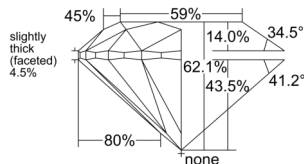

GIA®

FACSIMILE

GIA REPORT

5556344091

Verify this report at GIA.edu

GIA NATURAL DIAMOND DOSSIER®

May 27, 2026
GIA Report Number 5556344091
Shape and Cutting Style ..... Round Brilliant
Measurements ..... 4.76 - 4.79 x 2.97 mm

GRADING RESULTS

Carat Weight ..... 0.42 carat
Color Grade ..... E
Clarity Grade VVS1
Cut Grade ..... Excellent

ADDITIONAL GRADING INFORMATION

Polish ..... Excellent
Symmetry ..... Excellent
Fluorescence ..... Strong Blue
Clarity Characteristics ..... Feather
Inscription(s): GIA 5556344091

PROPORTIONS

Profile to actual proportions