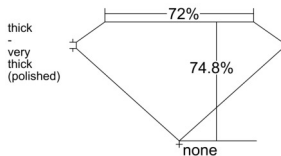

GIA®

FACSIMILE

GIA REPORT 5556343615

Verify this report at GIA.edu

GIA NATURAL DIAMOND DOSSIER®

May 27, 2026
GIA Report Number 5556343615
Shape and Cutting Style ..... Square Modified Brilliant
Measurements ..... 4.93 x 4.90 x 3.67 mm

GRADING RESULTS

Carat Weight ..... 0.80 carat
Color Grade I
Clarity Grade VS2

ADDITIONAL GRADING INFORMATION

Polish ..... Very Good
Symmetry ..... Excellent
Fluorescence ..... Faint
Clarity Characteristics ..... Cloud, Crystal
Inscription(s): GIA 5556343615

PROPORTIONS

Profile not to actual proportions

GRADING SCALES

GIA COLOR SCALE		GIA CLARITY SCALE			
COLORLESS	D	NEAR COLORLESS	FLAWLESS		
	E		INTERNALLY FLAWLESS		
	F		VERY VERY SLIGHTLY INCLUDED	VVS₁	
	G			VVS₂	
	H		VERY SLIGHTLY INCLUDED	VS₁	
	I			VS₂	
	J			SLIGHTLY INCLUDED	SI₁
	K		SI₂		
	FAINT		L	LIGHT	I₁
			M		I₂
N		I₃			
O					
P					
Q					
R					
S