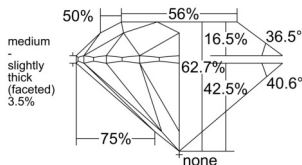

GIA®

FACSIMILE

GIA REPORT 5556343466

Verify this report at GIA.edu

GIA NATURAL DIAMOND DOSSIER®

May 27, 2026
GIA Report Number 5556343466
Shape and Cutting Style ..... Round Brilliant
Measurements ..... 5.35 - 5.38 x 3.36 mm

GRADING RESULTS

Carat Weight ..... 0.60 carat
Color Grade ..... D
Clarity Grade VVS2
Cut Grade ..... Excellent

ADDITIONAL GRADING INFORMATION

Polish ..... Excellent
Symmetry ..... Excellent
Fluorescence ..... None
Clarity Characteristics ..... Pinpoint, Feather
Inscription(s): GIA 5556343466

PROPORTIONS

Profile to actual proportions