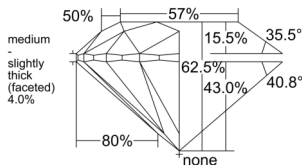

GIA®

FACSIMILE

GIA REPORT 5556340748

Verify this report at GIA.edu

GIA NATURAL DIAMOND DOSSIER®

May 25, 2026
GIA Report Number 5556340748
Shape and Cutting Style ..... Round Brilliant
Measurements ..... 5.64 - 5.67 x 3.54 mm

GRADING RESULTS

Carat Weight ..... 0.70 carat
Color Grade ..... D
Clarity Grade VS1
Cut Grade ..... Excellent

ADDITIONAL GRADING INFORMATION

Polish ..... Excellent
Symmetry ..... Excellent
Fluorescence ..... None
Clarity Characteristics ..... Cloud, Needle, Pinpoint
Inscription(s): GIA 5556340748

PROPORTIONS

GRADING SCALES

GIA COLOR SCALE

COLORLESS	D
	E
	F
	G
	H
	I
	J
NEAR COLORLESS	K
	L
Faint	M
	N
	O
	P
Very Light	Q
	R
	S
	T
	U
	V
Light	W
	X
	Y
	Z

GIA CLARITY SCALE

FLAWLESS	INTERNAL FLAWLESS	
		EXCELLENT
VERY VERY SLIGHTLY INCLUDED	VVS₁	
	VVS₂	
VERY SLIGHTLY INCLUDED	VS₁	
	VS₂	
SLIGHTLY INCLUDED	SI₁	
	SI₂	
INCLUDED	I₁	
	I₂	
	I₃	

GIA CUT SCALE

EXCELLENT
VERY GOOD
GOOD
FAIR
POOR