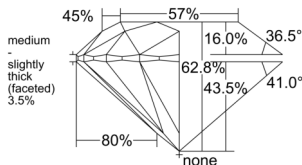

GIA®

FACSIMILE

GIA REPORT 5556331176

Verify this report at GIA.edu

GIA NATURAL DIAMOND DOSSIER®

May 22, 2026
GIA Report Number 5556331176
Shape and Cutting Style ..... Round Brilliant
Measurements ..... 5.23 - 5.26 x 3.29 mm

GRADING RESULTS

Carat Weight ..... 0.56 carat
Color Grade ..... D
Clarity Grade VVS2
Cut Grade ..... Excellent

ADDITIONAL GRADING INFORMATION

Polish ..... Excellent
Symmetry ..... Excellent
Fluorescence ..... Medium Blue
Clarity Characteristics ..... Pinpoint
Inscription(s): GIA 5556331176

PROPORTIONS

Profile to actual proportions

GRADING SCALES

GIA COLOR SCALE

COLORLESS	D
	E
	F
	G
	H
	I
	J
NEAR COLORLESS	K
	L
FAIN	M
	N
	O
	P
VERY LIGHT	Q
	R
	S
	T
	U
	V
	W
	X
	Y
LIGHT	Z

GIA CLARITY SCALE

FLAWLESS	INTERNAL FLAWLESS	
		FLAWLESS
VERY VERY SLIGHTLY INCLUDED	VVS₁	
	VVS₂	
VERY SLIGHTLY INCLUDED	VS₁	
	VS₂	
SLIGHTLY INCLUDED	SI₁	
	SI₂	
INCLUDED	I₁	
	I₂	
	I₃	

GIA CUT SCALE

EXCELLENT
VERY GOOD
GOOD
FAIR
POOR