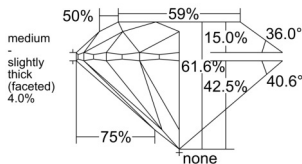

GIA®

FACSIMILE

GIA REPORT 5556330646

Verify this report at GIA.edu

GIA NATURAL DIAMOND DOSSIER®

May 25, 2026
GIA Report Number 5556330646
Shape and Cutting Style ..... Round Brilliant
Measurements ..... 4.33 - 4.35 x 2.67 mm

GRADING RESULTS

Carat Weight ..... 0.31 carat
Color Grade ..... G
Clarity Grade VS1
Cut Grade ..... Excellent

ADDITIONAL GRADING INFORMATION

Polish ..... Excellent
Symmetry ..... Excellent
Fluorescence ..... None
Clarity Characteristics..... Cloud, Needle, Pinpoint
Inscription(s): GIA 5556330646

PROPORTIONS

GRADING SCALES

GIA COLOR SCALE	GIA CLARITY SCALE	GIA CUT SCALE	
COLOURLESS D	FLAWLESS	EXCELLENT	
E	INTERNALLY FLAWLESS		
F		VVS₁	VERY GOOD
G	VVS₂		
H	VS₁	GOOD	
I	VS₂		
J	SI₁	FAIR	
K	SI₂		
L	I₁	POOR	
M	I₂		
N	I₃		
O			
P			
Q			
R			
S			
T			
U			
V			
W			
X			
Y			
Z