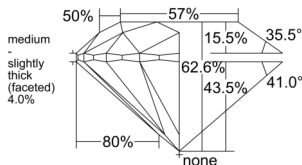

GIA®

FACSIMILE

GIA REPORT 5556330609

Verify this report at GIA.edu

GIA NATURAL DIAMOND DOSSIER®

May 25, 2026
GIA Report Number 5556330609
Shape and Cutting Style ..... Round Brilliant
Measurements ..... 4.27 - 4.29 x 2.68 mm

GRADING RESULTS

Carat Weight ..... 0.30 carat
Color Grade I
Clarity Grade VS2
Cut Grade ..... Excellent

ADDITIONAL GRADING INFORMATION

Polish ..... Excellent
Symmetry ..... Excellent
Fluorescence ..... None
Clarity Characteristics ..... Crystal, Cloud
Inscription(s): GIA 5556330609

PROPORTIONS

GRADING SCALES

GIA COLOR SCALE	GIA CLARITY SCALE	GIA CUT SCALE	
COLOREDNESS D	FLAWLESS	EXCELLENT	
E	INTERNALLY FLAWLESS		
F		VVS₁	VERY GOOD
G	VVS₂		
H	VS₁	GOOD	
I	VS₂		
J	SI₁	FAIR	
K	SI₂		
L	I₁	POOR	
M	I₂		
N	I₃		
O			
P			
Q			
R			
S			
T			
U			
V			
W			
X			
Y			
Z