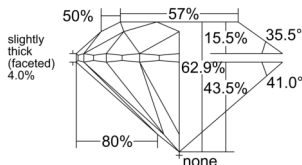

GIA®

FACSIMILE

GIA REPORT 5556329286

Verify this report at GIA.edu

GIA NATURAL DIAMOND DOSSIER®

May 25, 2026
GIA Report Number 5556329286
Shape and Cutting Style ..... Round Brilliant
Measurements ..... 5.86 - 5.90 x 3.70 mm

GRADING RESULTS

Carat Weight ..... 0.80 carat
Color Grade ..... F
Clarity Grade VS1
Cut Grade ..... Excellent

ADDITIONAL GRADING INFORMATION

Polish ..... Excellent
Symmetry ..... Excellent
Fluorescence ..... None
Clarity Characteristics..... Crystal, Cloud, Pinpoint
Inspection(s): GIA 5556329286

PROPORTIONS

Profile to actual proportions

GRADING SCALES

GIA COLOR SCALE

COLORLESS	D
	E
	F
	G
	H
	I
	J
NEAR COLORLESS	K
	L
Faint	M
	N
	O
	P
	Q
	R
	S
	T
	U
	V
	W
	X
	Y
Light	Z

GIA CLARITY SCALE

FLAWLESS	INTERNAL FLAWLESS	
		EXCELLENT
VERY VERY SLIGHTLY INCLUDED	VVS₁	
	VVS₂	
VERY SLIGHTLY INCLUDED	VS₁	
	VS₂	
SLIGHTLY INCLUDED	SI₁	
	SI₂	
INCLUDED	I₁	
	I₂	
	I₃	

GIA CUT SCALE

EXCELLENT
VERY GOOD
GOOD
FAIR
POOR