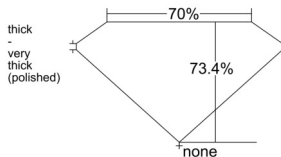

GIA®

FACSIMILE

GIA REPORT 5556322058

Verify this report at GIA.edu

GIA NATURAL DIAMOND DOSSIER®

May 22, 2026
GIA Report Number 5556322058
Shape and Cutting Style ..... **Square Modified Brilliant**
Measurements ..... 3.68 x 3.65 x 2.68 mm

GRADING RESULTS

Carat Weight ..... 0.30 carat
Color Grade ..... D
Clarity Grade VVS2

ADDITIONAL GRADING INFORMATION

Polish ..... Excellent
Symmetry ..... Very Good
Fluorescence ..... None
Clarity Characteristics ..... Pinpoint
Inscription(s): GIA 5556322058

PROPORTIONS

Profile not to actual proportions

GRADING SCALES

GIA COLOR SCALE		GIA CLARITY SCALE			
COLORLESS	D	VERY VERY SLIGHTLY INCLUDED	FLAWLESS		
	E		INTERNALLY FLAWLESS		
	F	VERY SLIGHTLY INCLUDED	VVS₁		
	G		VVS₂		
	H		VS₁		
	NEAR COLORLESS	I	SLIGHTLY INCLUDED	VS₂	
		J		SI₁	
		FAINT	K	INCLUDED	SI₂
			L		I₁
			M		I₂
VERT LIGHT	N	LIGHT	I₃		
	O				
	P				
	Q				
	R				
	S				
	T				
LIGHT	U				
	V				
	W				
	X				
Y					
Z