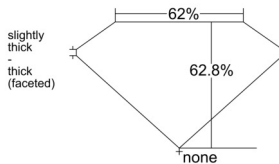

GIA®

FACSIMILE

GIA REPORT 5556312380

Verify this report at GIA.edu

GIA NATURAL DIAMOND DOSSIER®

May 21, 2026
GIA Report Number 5556312380
Shape and Cutting Style ..... Pear Brilliant
Measurements ..... 6.75 x 4.50 x 2.83 mm

GRADING RESULTS

Carat Weight ..... 0.50 carat
Color Grade ..... D
Clarity Grade VVS1

ADDITIONAL GRADING INFORMATION

Polish ..... Excellent
Symmetry ..... Excellent
Fluorescence ..... None
Clarity Characteristics ..... Pinpoint
Inscription(s): GIA 5556312380

PROPORTIONS

Profile not to actual proportions

GRADING SCALES

GIA COLOR SCALE		GIA CLARITY SCALE			
COLORLESS	D	VERY VERY SLIGHTLY INCLUDED	FLAWLESS		
	E		INTERNALLY FLAWLESS		
	F	VERY SLIGHTLY INCLUDED	VVS₁		
	G		VVS₂		
	H		VS₁		
	NEAR COLORLESS	I	SLIGHTLY INCLUDED	VS₂	
		J		SI₁	
		FAINT	K	INCLUDED	SI₂
			L		I₁
			M		I₂
VERT LIGHT	N	LIGHT	I₃		
	O				
	P				
	Q				
	R				
	S				
	T				
LIGHT	U				
	V				
	W				
	X				
Y					
Z