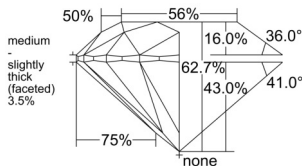

GIA®

FACSIMILE

GIA REPORT 5556310876

Verify this report at GIA.edu

GIA NATURAL DIAMOND DOSSIER®

May 22, 2026
GIA Report Number 5556310876
Shape and Cutting Style ..... Round Brilliant
Measurements ..... 5.08 - 5.10 x 3.19 mm

GRADING RESULTS

Carat Weight ..... 0.50 carat
Color Grade I
Clarity Grade VVS2
Cut Grade ..... Excellent

ADDITIONAL GRADING INFORMATION

Polish ..... Excellent
Symmetry ..... Excellent
Fluorescence ..... None
Clarity Characteristics ..... Needle, Pinpoint
Inscription(s): GIA 5556310876

PROPORTIONS

GRADING SCALES

GIA COLOR SCALE

COLOURLESS	D
	E
	F
	G
	H
	I
	J
NEAR COLOURLESS	K
	L
FAIN	M
	N
	O
	P
VERY LIGHT	Q
	R
	S
	T
	U
	V
	W
	X
	Y
LIGHT	Z

GIA CLARITY SCALE

FLAWLESS	INTERNAL FLAWLESS	
		EXCELLENT
VERY VERY SLIGHTLY INCLUDED	VVS₁	
	VVS₂	
VERY SLIGHTLY INCLUDED	VS₁	
	VS₂	
SLIGHTLY INCLUDED	SI₁	
	SI₂	
INCLUDED	I₁	
	I₂	
	I₃	
POOR		

GIA CUT SCALE

EXCELLENT
VERY GOOD
GOOD
FAIR
POOR