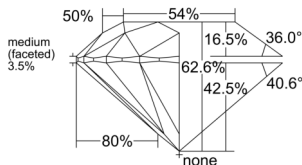

GIA®

FACSIMILE

GIA REPORT 5556283239

Verify this report at GIA.edu

GIA NATURAL DIAMOND DOSSIER®

May 19, 2026
GIA Report Number 5556283239
Shape and Cutting Style ..... Round Brilliant
Measurements ..... 5.07 - 5.10 x 3.19 mm

GRADING RESULTS

Carat Weight ..... 0.50 carat
Color Grade I
Clarity Grade S11
Cut Grade ..... Excellent

ADDITIONAL GRADING INFORMATION

Polish ..... Excellent
Symmetry ..... Excellent
Fluorescence ..... None
Clarity Characteristics ..... Crystal, Cloud
Inscription(s): GIA 5556283239

PROPORTIONS

Profile to actual proportions