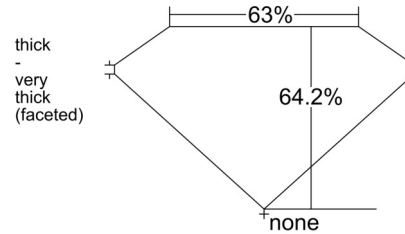

GIA NATURAL DIAMOND GRADING REPORT

May 23, 2026
 GIA Report Number 555628211
 Shape and Cutting Style Oval Brilliant
 Measurements 9.10 x 6.24 x 4.01 mm

GRADING RESULTS

Carat Weight 1.50 carat
 Color Grade D
 Clarity Grade VS2

ADDITIONAL GRADING INFORMATION

Polish Excellent
 Symmetry Excellent
 Fluorescence None

Inscription(s): GIA 555628211

Comments: Pinpoints are not shown. Clouds are not shown.

PROPORTIONS

Profile not to actual proportions

CLARITY CHARACTERISTICS

KEY TO SYMBOLS*

- Crystal
- ~ Feather
- \\ Needle

* Red symbols denote internal characteristics (inclusions). Green or black symbols denote external characteristics (blemishes). Diagram is an approximate representation of the diamond, and symbols shown indicate type, position, and approximate size of clarity characteristics. All clarity characteristics may not be shown. Details of finish are not shown.