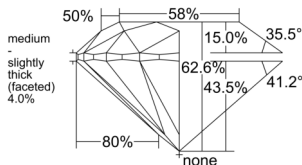

GIA®

FACSIMILE

GIA REPORT 5556279737

Verify this report at GIA.edu

GIA NATURAL DIAMOND DOSSIER®

May 19, 2026
GIA Report Number 5556279737
Shape and Cutting Style ..... Round Brilliant
Measurements ..... 5.36 - 5.39 x 3.37 mm

GRADING RESULTS

Carat Weight ..... 0.60 carat
Color Grade ..... H
Clarity Grade VVS1
Cut Grade ..... Excellent

ADDITIONAL GRADING INFORMATION

Polish ..... Excellent
Symmetry ..... Excellent
Fluorescence ..... Medium Blue
Clarity Characteristics ..... Pinpoint
Inscription(s): GIA 5556279737

PROPORTIONS

GRADING SCALES

GIA COLOR SCALE	GIA CLARITY SCALE	GIA CUT SCALE	
D	FLAWLESS	EXCELLENT	
E	INTERNALLY FLAWLESS		
F		VVS₁	VERY GOOD
G	VVS₂		
H	VS₁	GOOD	
I	VS₂		
J	SI₁	FAIR	
K	SI₂		
L	I₁	POOR	
M			
N			
O	I₂		
P			
Q			
R	I₃		
S			
T			
U			
V			
W			
X			
Y			
Z