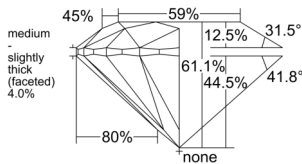

GIA®

FACSIMILE

GIA REPORT 5556277830

Verify this report at GIA.edu

GIA NATURAL DIAMOND DOSSIER®

May 19, 2026
GIA Report Number 5556277830
Shape and Cutting Style ..... Round Brilliant
Measurements ..... 5.12 - 5.14 x 3.13 mm

GRADING RESULTS

Carat Weight ..... 0.50 carat
Color Grade ..... D
Clarity Grade VS1
Cut Grade ..... Excellent

ADDITIONAL GRADING INFORMATION

Polish ..... Excellent
Symmetry ..... Excellent
Fluorescence ..... Medium Blue
Clarity Characteristics ..... Crystal, Pinpoint
Inscription(s): GIA 5556277830

PROPORTIONS

Profile to actual proportions

GRADING SCALES

GIA COLOR SCALE	GIA CLARITY SCALE	GIA CUT SCALE	
D	FLAWLESS	EXCELLENT	
E	INTERNALLY FLAWLESS		
F		VVS₁	VERY GOOD
G	VVS₂		
H	VS₁	GOOD	
I	VS₂		
J	SI₁	FAIR	
K	SI₂		
L	I₁	POOR	
M	I₂		
N	I₃		
O			
P			
Q			
R			
S			
T			
U			
V			
W			
X			
Y			
Z